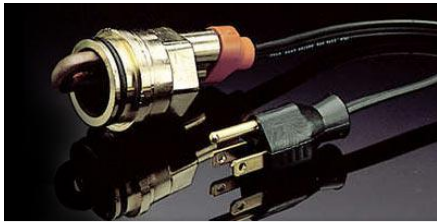

Exterior Accessories

Block Heater

$249.00*

Custom designed for your Lexus providing 400 watts of heating power. Provides easy cold weather starts reducing engine wear and faster interior warm-up. Includes a 'strain relief' electrical cord