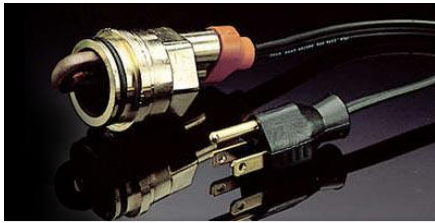

Exterior Accessories

Block Heater

$334.50*

Custom designed for your Lexus providing 400 watts of heating power. Provides easy cold weather starts reducing engine wear and faster interior warm-up. Includes a 'strain relief' electrical cord